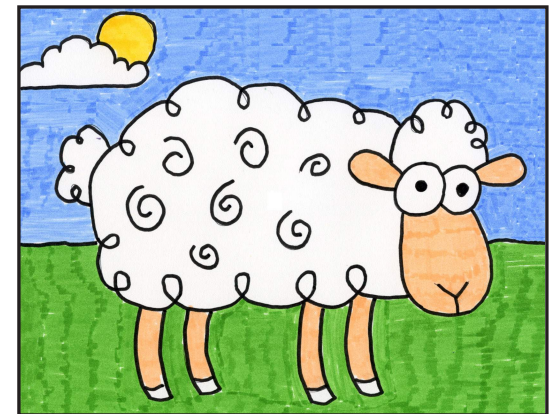

Draw a Cartoon Sheep

1. Make guide lines. Draw two eyes.

2. Add two ears.

3. Draw curvy face as shown.

4. Add nose and curly head line.

5. Add curly body line.

6. Draw four simple legs and tail.

7. Add swirls inside body.

8. Draw grass lines in background.

9. Trace with a marker and color